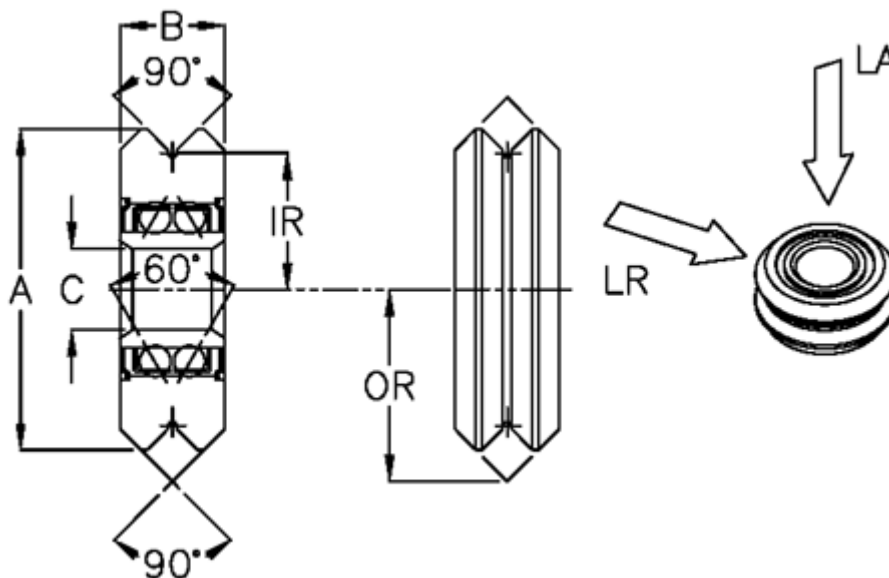

Article number: 05551

Description: Guide wheel W1

Measures

Diameter A	= 19.58
Hole size C	= 4.76
Internal radius IR	= 7.95
Outer radius OR	= 11.89
Width B	= 7.87